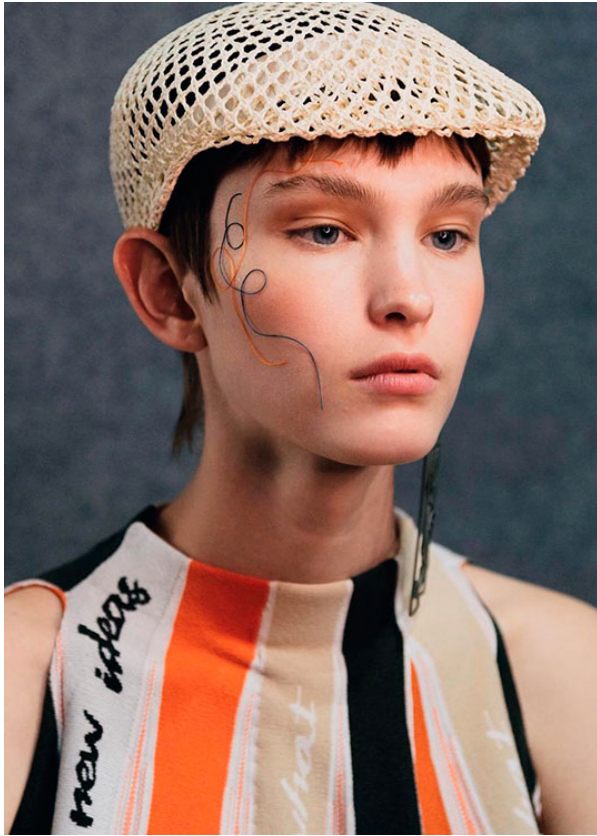

## Shows Jade Eliasek

Height 174cm Bust/Waist/Hips 84/63/88cm Size 34/36 Shoes 38 Eyes blue Hair brown

## *Shows Jade Eliasek*

*Height 174cm Bust/Waist/Hips 84/63/88cm Size 34/36 Shoes 38 Eyes blue Hair brown*